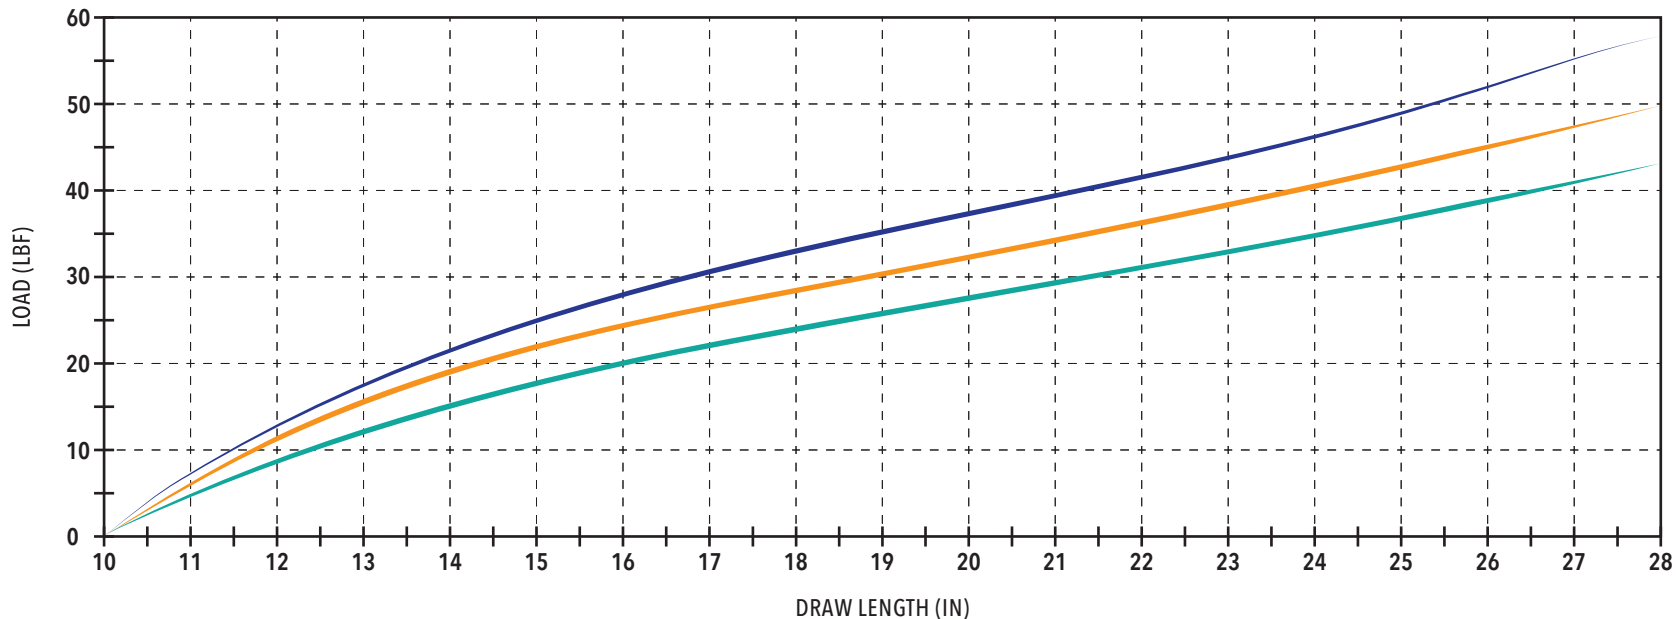

ELITE FLEX RECURVE SPEEDS AND DRAW CURVES

The following Draw Curves and Speeds Were Acquired Using **Medium Length 50# Limbs** in the 19" Riser Configuration.
[The Bow was Drawn and Shot Using a Shooting Machine]

POCKET POSITION

MINIMUM

Peak Draw Weight @ 28": **43.5 lbs.**
Brace Height: **8.25"**
Arrow Weight (9 Grains Per Pound): **391.5 Grains**
Speed: **197 fps**

NOMINAL

Peak Draw Weight @ 28": **50.17 lbs.**
Brace Height: **8.00"**
Arrow Weight (9 Grains Per Pound): **451.5 Grains**
Speed: **205 fps**

MAXIMUM

Peak Draw Weight @ 28": **59.67 lbs.**
Brace Height: **7.25"**
Arrow Weight (9 Grains Per Pound): **537.0 Grains**
Speed: **211 fps**